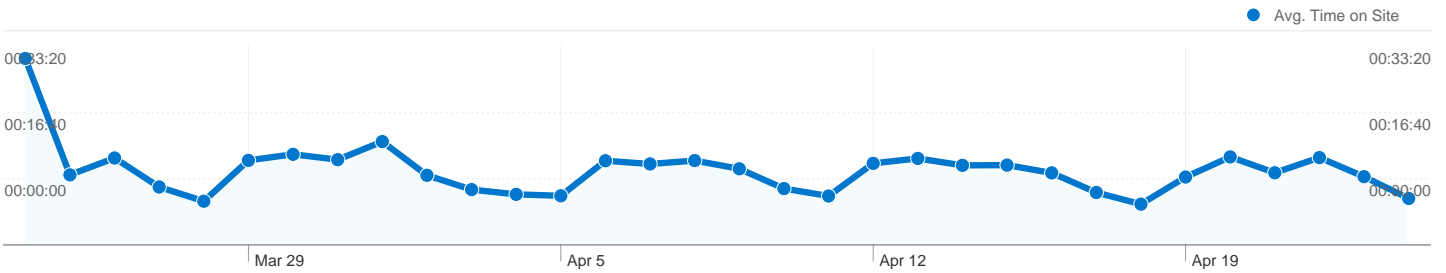

All traffic sources sent a total of 18,841 visits

 21.85% Direct Traffic

 30.55% Referring Sites

 47.60% Search Engines

- Search Engines  
8,969.00 (47.60%)
- Referring Sites  
5,756.00 (30.55%)
- Direct Traffic  
4,116.00 (21.85%)

# Time on Site for all visitors

Mar 24, 2010 - Apr 24, 2010

Comparing to: Site

**00:12:41** Avg. Time on Site

Wednesday, March 24, 2010	00:31:20
Thursday, March 25, 2010	00:11:47
Friday, March 26, 2010	00:14:37
Saturday, March 27, 2010	00:09:44
Sunday, March 28, 2010	00:07:21
Monday, March 29, 2010	00:14:13
Tuesday, March 30, 2010	00:15:14
Wednesday, March 31, 2010	00:14:20
Thursday, April 1, 2010	00:17:22
Friday, April 2, 2010	00:11:42
Saturday, April 3, 2010	00:09:18
Sunday, April 4, 2010	00:08:30
Monday, April 5, 2010	00:08:16
Tuesday, April 6, 2010	00:14:09
Wednesday, April 7, 2010	00:13:36
Thursday, April 8, 2010	00:14:10
Friday, April 9, 2010	00:12:47
Saturday, April 10, 2010	00:09:28
Sunday, April 11, 2010	00:08:13
Monday, April 12, 2010	00:13:43
Tuesday, April 13, 2010	00:14:32
Wednesday, April 14, 2010	00:13:22
Thursday, April 15, 2010	00:13:25
Friday, April 16, 2010	00:12:06
Saturday, April 17, 2010	00:08:49
Sunday, April 18, 2010	00:06:51