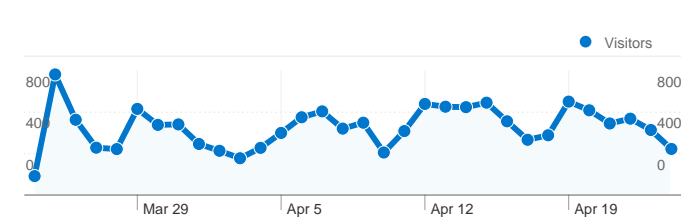

New database  
**Dashboard**

Mar 24, 2010 - Apr 24, 2010  
Comparing to: Site

**Site Usage**

**18,841** Visits

**30.67%** Bounce Rate

**301,378** Pageviews

**00:12:41** Avg. Time on Site

**16.00** Pages/Visit

**43.88%** % New Visits

**Visitors Overview**

**Visitors**  
**9,795**

**Map Overlay**

**Traffic Sources Overview**

- **Search Engines**  
8,969.00 (47.60%)
- **Referring Sites**  
5,756.00 (30.55%)
- **Direct Traffic**  
4,116.00 (21.85%)

# Content Overview

Pages on this site were viewed a total of 301,378 times

301,378 Pageviews

182,589 Unique Views

30.67% Bounce Rate

## 18,841 visits used 33 browser and OS combinations