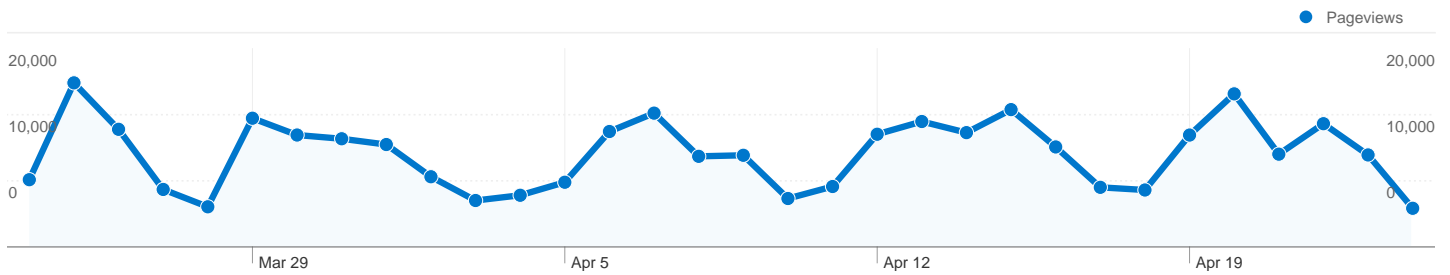

## 18,841 visits used 33 browser and OS combinations

### Site Usage

Visits	Pages/Visit	Avg. Time on Site	% New Visits	Bounce Rate	
<b>18,841</b> % of Site Total: 100.00%	<b>16.00</b> Site Avg: 16.00 (0.00%)	<b>00:12:41</b> Site Avg: 00:12:41 (0.00%)	<b>43.97%</b> Site Avg: 43.88% (0.19%)	<b>30.67%</b> Site Avg: 30.67% (0.00%)	
Browser and OS	Visits	Pages/Visit	Avg. Time on Site	% New Visits	Bounce Rate
Internet Explorer / Windows	11,660	16.23	00:12:45	43.94%	27.17%
Firefox / Windows	3,970	17.44	00:14:38	45.82%	32.90%
Chrome / Windows	1,151	14.48	00:09:52	41.96%	34.58%
Safari / Macintosh	960	10.53	00:06:37	33.75%	45.00%
Firefox / Macintosh	384	8.83	00:08:46	50.52%	38.02%
Opera / Macintosh	162	54.13	00:52:31	5.56%	12.96%
Opera / Windows	116	14.28	00:08:48	56.90%	40.52%
Firefox / Linux	107	6.61	00:04:11	70.09%	48.60%
Safari / Windows	100	5.90	00:03:10	16.00%	79.00%
Safari / iPhone	85	5.86	00:04:48	62.35%	51.76%

# Content by Title

Mar 24, 2010 - Apr 24, 2010

Comparing to: Site

**48,276 page titles were viewed a total of 301,378 times**