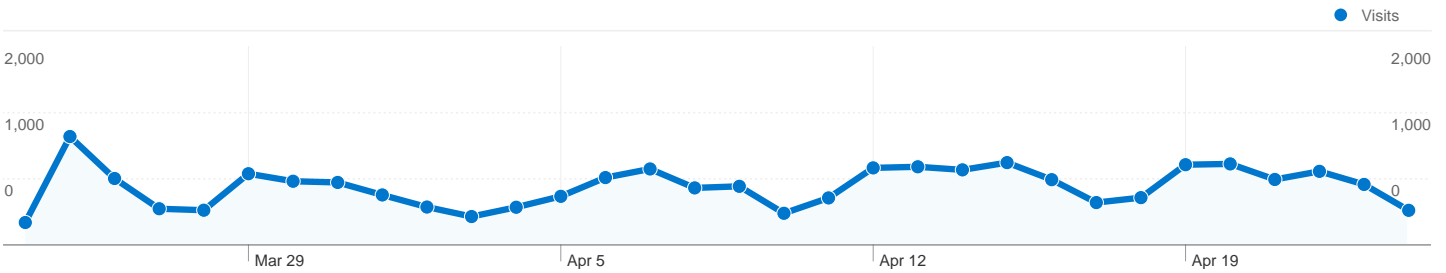

All traffic sources sent a total of 18,841 visits

21.85% Direct Traffic

30.55% Referring Sites

47.60% Search Engines

- Search Engines
  8,969.00 (47.60%)
- Referring Sites
  5,756.00 (30.55%)
- Direct Traffic
  4,116.00 (21.85%)

Top Traffic Sources

Sources	Visits	% visits	Keywords	Visits	% visits
google (organic)	8,115	43.07%	portable antiquities scheme	1,388	15.48%
(direct) ((none))	4,116	21.85%	pas	528	5.89%
findsdatabase.org.uk (referral)	924	4.90%	roman coins	513	5.72%
antiquities.7pillarsofwisdom.co.	577	3.06%	www.finds.org.uk	215	2.40%
forumukdetectornet.co.uk	559	2.97%	portable antiquities	158	1.76%