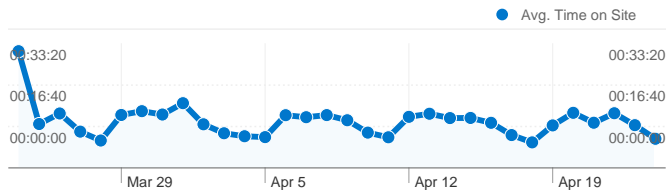

Time on Site for all visitors

Browsers and OS

Browser and OS	Visits	% visits
Internet Explorer / Windows	11,660	61.89%
Firefox / Windows	3,970	21.07%
Chrome / Windows	1,151	6.11%
Safari / Macintosh	960	5.10%
Firefox / Macintosh	384	2.04%

Visitor Loyalty

Count of visits from this visitor including current	Visits that were the visitor's nth visit
1 times	43.97%
2 times	8.69%
3 times	4.50%
4 times	2.98%
5 times	2.28%
6 times	1.79%
7 times	1.54%
8 times	1.32%
9-14 times	5.80%
15-25 times	5.75%
26-50 times	6.02%
51-100 times	4.75%
101-200 times	4.00%
201+ times	6.60%

Content by Title

Page Title	Pageviews	% visits
Welcome to the Scheme's	18,024	5.98%
All images on the database -	13,027	4.32%
Welcome to the Portable	12,924	4.29%
All finds created by me -	9,466	3.14%
Add a find - Database	7,528	2.50%