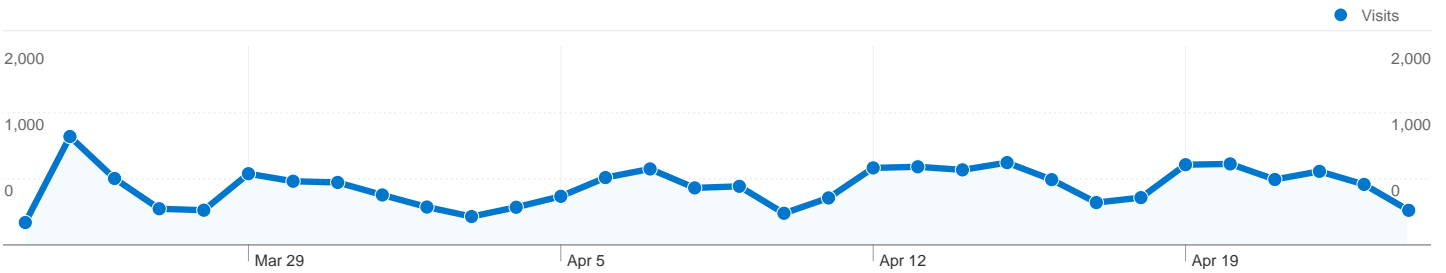

# Content Overview

Pages on this site were viewed a total of 301,378 times

301,378 Pageviews

182,589 Unique Views

30.67% Bounce Rate

## 18,841 visits used 33 browser and OS combinations