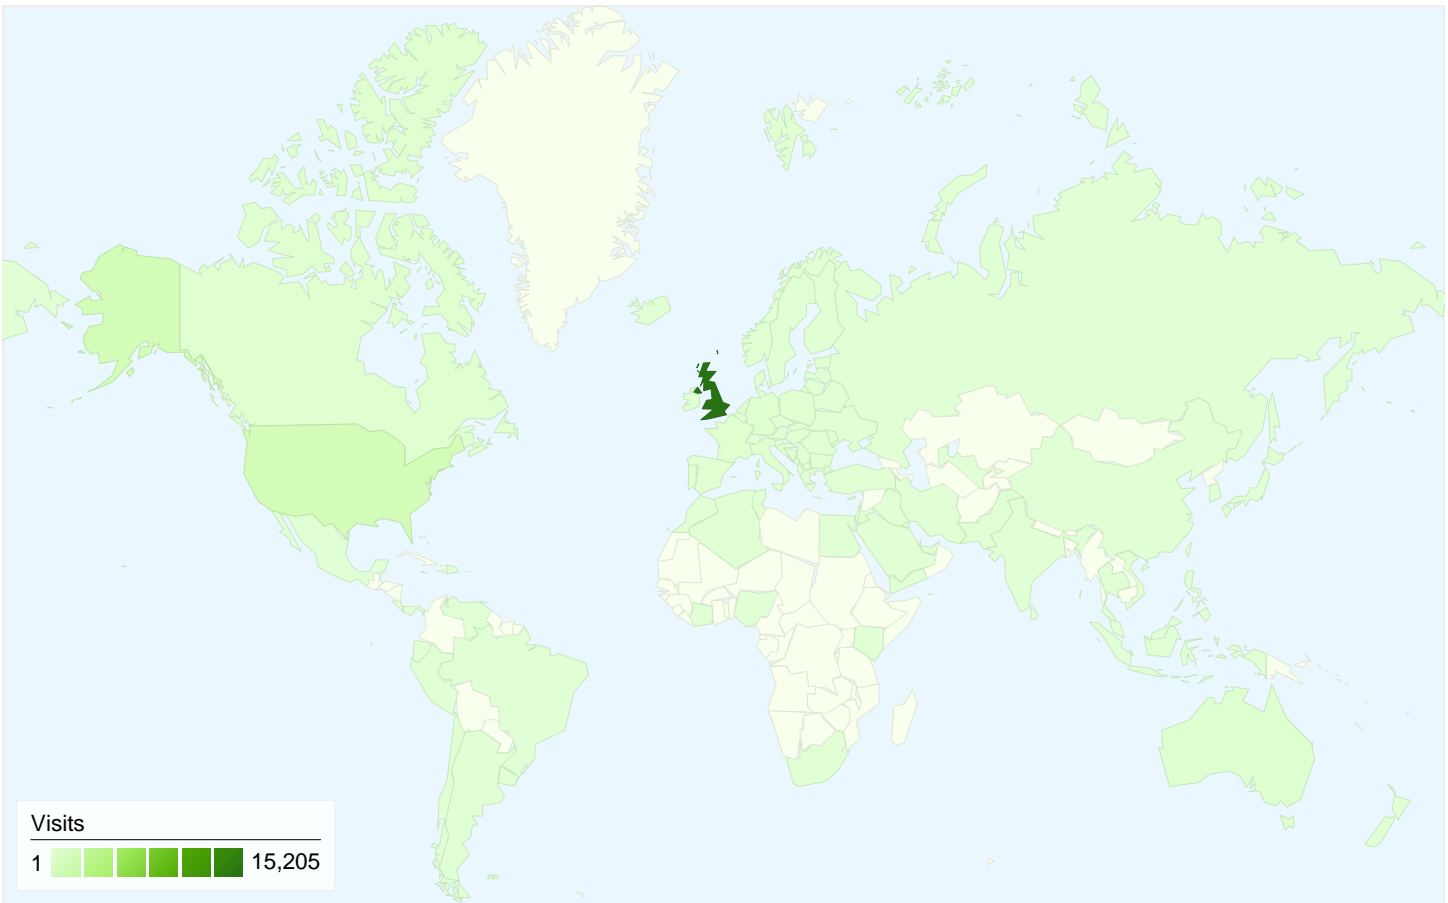

18,841 visits came from 100 countries/territories

Site Usage						
Visits	Pages/Visit	Avg. Time on Site	% New Visits	Bounce Rate		
18,841 % of Site Total: 100.00%	16.00 Site Avg: 16.00 (0.00%)	00:12:41 Site Avg: 00:12:41 (0.00%)	43.97% Site Avg: 43.88% (0.19%)	30.67% Site Avg: 30.67% (0.00%)		
Country/Territory	Visits	Pages/Visit	Avg. Time on Site	% New Visits	Bounce Rate	
United Kingdom	15,205	18.16	00:14:46	36.63%	26.10%	
United States	1,257	5.88	00:02:56	77.65%	54.18%	
Germany	217	9.40	00:04:37	62.67%	52.53%	
Australia	190	9.82	00:06:59	68.42%	38.95%	
France	170	9.48	00:06:10	77.06%	40.00%	
Netherlands	160	10.67	00:07:05	56.88%	38.75%	
Italy	159	6.82	00:04:29	68.55%	45.91%	
Canada	155	6.57	00:02:50	83.23%	56.77%	
Poland	105	7.69	00:05:09	62.86%	35.24%