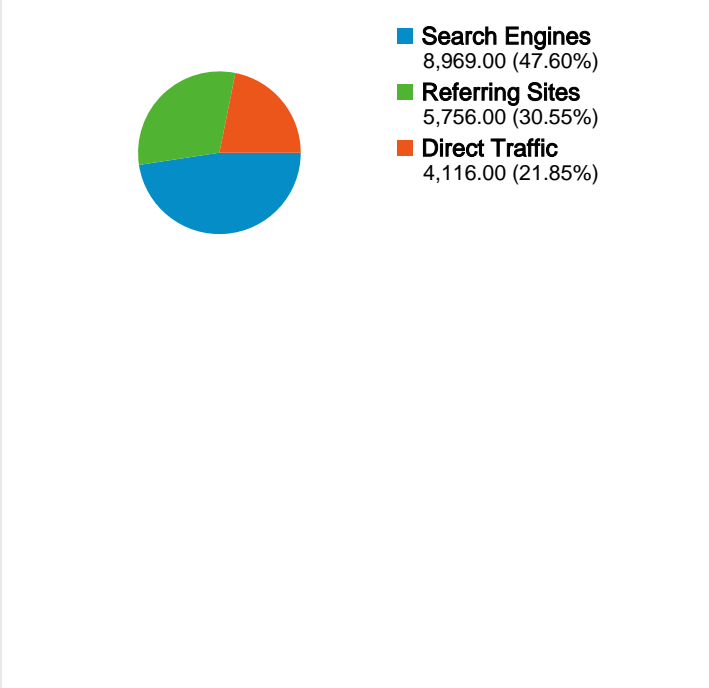

43.88% % New Visits

Visitors Overview

Map Overlay

Traffic Sources Overview

Content Overview

Pages	Pageviews	% Pageviews
/database	15,676	5.20%
/	12,830	4.26%
/database/myscheme/myfinds	8,392	2.78%
/database/search/advanced	7,426	2.46%
/database/artefacts/add	4,968	1.65%

All traffic sources sent a total of 18,841 visits

-  21.85% Direct Traffic
-  30.55% Referring Sites
-  47.60% Search Engines

- Search Engines
8,969.00 (47.60%)
- Referring Sites
5,756.00 (30.55%)
- Direct Traffic
4,116.00 (21.85%)

18,841 visits came from 100 countries/territories

Site Usage						
Visits	Pages/Visit	Avg. Time on Site	% New Visits	Bounce Rate		
18,841 % of Site Total: 100.00%	16.00 Site Avg: 16.00 (0.00%)	00:12:41 Site Avg: 00:12:41 (0.00%)	43.97% Site Avg: 43.88% (0.19%)	30.67% Site Avg: 30.67% (0.00%)		
Country/Territory	Visits	Pages/Visit	Avg. Time on Site	% New Visits	Bounce Rate	
United Kingdom	15,205	18.16	00:14:46	36.63%	26.10%	
United States	1,257	5.88	00:02:56	77.65%	54.18%	
Germany	217	9.40	00:04:37	62.67%	52.53%	
Australia	190	9.82	00:06:59	68.42%	38.95%	
France	170	9.48	00:06:10	77.06%	40.00%	
Netherlands	160	10.67	00:07:05	56.88%	38.75%	
Italy	159	6.82	00:04:29	68.55%	45.91%	
Canada	155	6.57	00:02:50	83.23%	56.77%	
Poland	105	7.69	00:05:09	62.86%	35.24%	