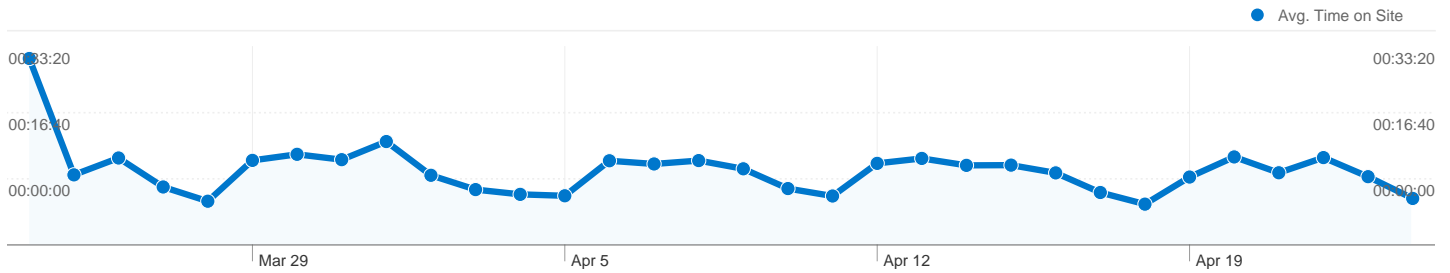

Comparing to: Site

00:12:41 Avg. Time on Site

Wednesday, March 24, 2010	00:31:20
Thursday, March 25, 2010	00:11:47
Friday, March 26, 2010	00:14:37
Saturday, March 27, 2010	00:09:44
Sunday, March 28, 2010	00:07:21
Monday, March 29, 2010	00:14:13
Tuesday, March 30, 2010	00:15:14
Wednesday, March 31, 2010	00:14:20
Thursday, April 1, 2010	00:17:22
Friday, April 2, 2010	00:11:42
Saturday, April 3, 2010	00:09:18
Sunday, April 4, 2010	00:08:30
Monday, April 5, 2010	00:08:16
Tuesday, April 6, 2010	00:14:09
Wednesday, April 7, 2010	00:13:36
Thursday, April 8, 2010	00:14:10
Friday, April 9, 2010	00:12:47
Saturday, April 10, 2010	00:09:28
Sunday, April 11, 2010	00:08:13
Monday, April 12, 2010	00:13:43
Tuesday, April 13, 2010	00:14:32
Wednesday, April 14, 2010	00:13:22
Thursday, April 15, 2010	00:13:25
Friday, April 16, 2010	00:12:06
Saturday, April 17, 2010	00:08:49
Sunday, April 18, 2010	00:06:51