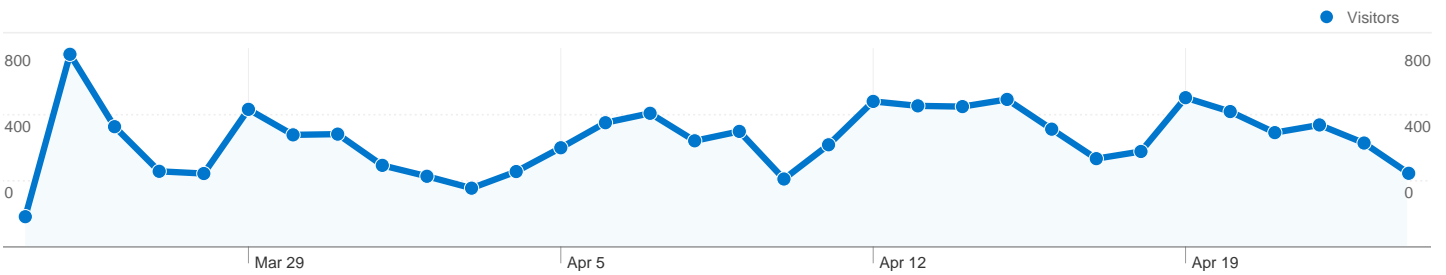

### Time on Site for all visitors

### Browsers and OS

Browser and OS	Visits	% visits
Internet Explorer / Windows	11,660	61.89%
Firefox / Windows	3,970	21.07%
Chrome / Windows	1,151	6.11%
Safari / Macintosh	960	5.10%
Firefox / Macintosh	384	2.04%

### Visitor Loyalty

Count of visits from this visitor including current	Visits that were the visitor's nth visit
1 times	43.97%
2 times	8.69%
3 times	4.50%
4 times	2.98%
5 times	2.28%
6 times	1.79%
7 times	1.54%
8 times	1.32%
9-14 times	5.80%
15-25 times	5.75%
26-50 times	6.02%
51-100 times	4.75%
101-200 times	4.00%
201+ times	6.60%

## 9,795 people visited this site

18,841 Visits

9,795 Absolute Unique Visitors

301,378 Pageviews

16.00 Average Pageviews

00:12:41 Time on Site

30.67% Bounce Rate

43.88% New Visits