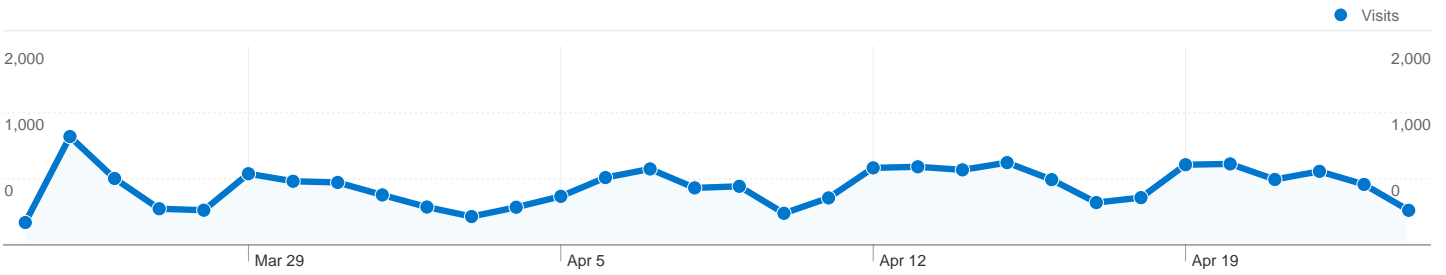

New database  
**Dashboard**

Mar 24, 2010 - Apr 24, 2010  
Comparing to: Site

**Site Usage**

**18,841** Visits

**30.67%** Bounce Rate

**301,378** Pageviews

**00:12:41** Avg. Time on Site

**16.00** Pages/Visit

## 9,795 people visited this site

18,841 Visits

9,795 Absolute Unique Visitors

301,378 Pageviews

16.00 Average Pageviews

00:12:41 Time on Site

30.67% Bounce Rate

43.88% New Visits

# Content Overview

Pages on this site were viewed a total of 301,378 times

301,378 Pageviews

182,589 Unique Views

30.67% Bounce Rate

## 18,841 visits used 33 browser and OS combinations