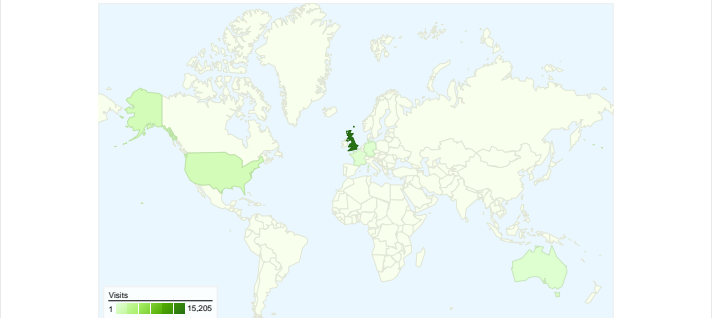

New database
Dashboard

Mar 24, 2010 - Apr 24, 2010
Comparing to: Site

Site Usage

18,841 Visits

30.67% Bounce Rate

301,378 Pageviews

00:12:41 Avg. Time on Site

16.00 Pages/Visit

43.88% % New Visits

Visitors Overview

Map Overlay

Traffic Sources Overview

Content Overview

Pages	Pageviews	% Pageviews
/database	15,676	5.20%
/	12,830	4.26%
/database/myscheme/myfinds	8,392	2.78%
/database/search/advanced	7,426	2.46%
/database/artefacts/add	4,968	1.65%

All traffic sources sent a total of 18,841 visits

-  21.85% Direct Traffic
-  30.55% Referring Sites
-  47.60% Search Engines

- Search Engines
8,969.00 (47.60%)
- Referring Sites
5,756.00 (30.55%)
- Direct Traffic
4,116.00 (21.85%)

18,841 visits came from 100 countries/territories

Site Usage						
Visits	Pages/Visit	Avg. Time on Site	% New Visits	Bounce Rate		
18,841 % of Site Total: 100.00%	16.00 Site Avg: 16.00 (0.00%)	00:12:41 Site Avg: 00:12:41 (0.00%)	43.97% Site Avg: 43.88% (0.19%)	30.67% Site Avg: 30.67% (0.00%)		
Country/Territory	Visits	Pages/Visit	Avg. Time on Site	% New Visits	Bounce Rate	
United Kingdom	15,205	18.16	00:14:46	36.63%	26.10%	
United States	1,257	5.88	00:02:56	77.65%	54.18%	
Germany	217	9.40	00:04:37	62.67%	52.53%	
Australia	190	9.82	00:06:59	68.42%	38.95%	
France	170	9.48	00:06:10	77.06%	40.00%	
Netherlands	160	10.67	00:07:05	56.88%	38.75%	
Italy	159	6.82	00:04:29	68.55%	45.91%	
Canada	155	6.57	00:02:50	83.23%	56.77%	
Poland	105	7.69	00:05:09	62.86%	35.24%	