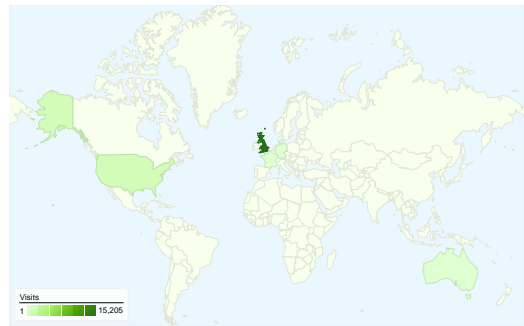

**43.88%** % New Visits

**Visitors Overview**

**Visitors**  
**9,795**

**Map Overlay**

**Traffic Sources Overview**

- **Search Engines**  
8,969.00 (47.60%)
- **Referring Sites**  
5,756.00 (30.55%)
- **Direct Traffic**  
4,116.00 (21.85%)

All traffic sources sent a total of 18,841 visits

 21.85% Direct Traffic

 30.55% Referring Sites

 47.60% Search Engines

- Search Engines  
8,969.00 (47.60%)
- Referring Sites  
5,756.00 (30.55%)
- Direct Traffic  
4,116.00 (21.85%)

**18,841 visits came from 100 countries/territories**

Site Usage						
Visits	Pages/Visit	Avg. Time on Site	% New Visits	Bounce Rate		
<b>18,841</b> % of Site Total: 100.00%	<b>16.00</b> Site Avg: 16.00 (0.00%)	<b>00:12:41</b> Site Avg: 00:12:41 (0.00%)	<b>43.97%</b> Site Avg: 43.88% (0.19%)	<b>30.67%</b> Site Avg: 30.67% (0.00%)		
Country/Territory	Visits	Pages/Visit	Avg. Time on Site	% New Visits	Bounce Rate	
United Kingdom	<b>15,205</b>	18.16	00:14:46	36.63%	26.10%	
United States	<b>1,257</b>	5.88	00:02:56	77.65%	54.18%	
Germany	<b>217</b>	9.40	00:04:37	62.67%	52.53%	
Australia	<b>190</b>	9.82	00:06:59	68.42%	38.95%	
France	<b>170</b>	9.48	00:06:10	77.06%	40.00%	
Netherlands	<b>160</b>	10.67	00:07:05	56.88%	38.75%	
Italy	<b>159</b>	6.82	00:04:29	68.55%	45.91%	
Canada	<b>155</b>	6.57	00:02:50	83.23%	56.77%	
Poland	<b>105</b>	7.69	00:05:09	62.86%	35.24%	