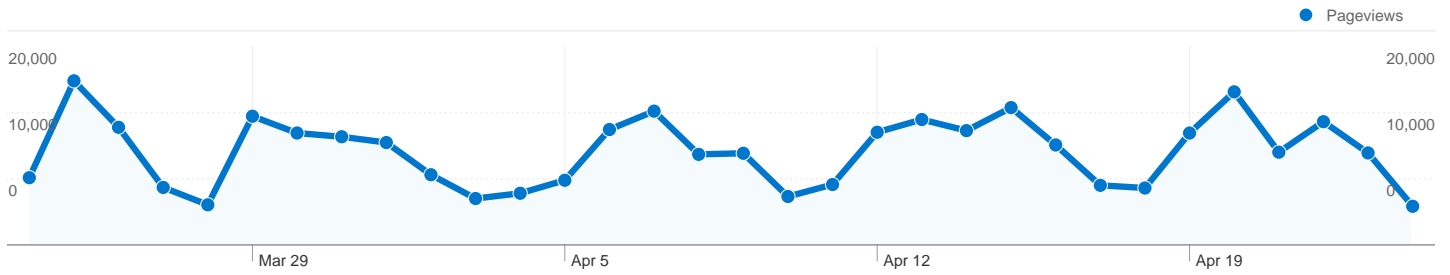

Content Overview

Pages on this site were viewed a total of 301,378 times

301,378 Pageviews

182,589 Unique Views

30.67% Bounce Rate

Top Content

Pages	Pageviews	% Pageviews
/database	15,676	5.20%
/	12,830	4.26%
/database/myscheme/myfinds	8,392	2.78%
/database/search/advanced	7,426	2.46%
/database/artefacts/add	4,968	1.65%