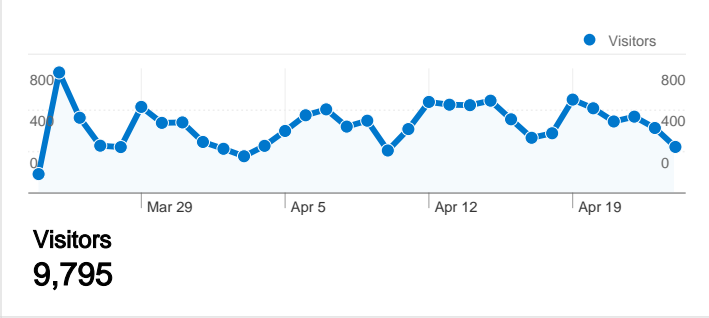

Visitors Overview