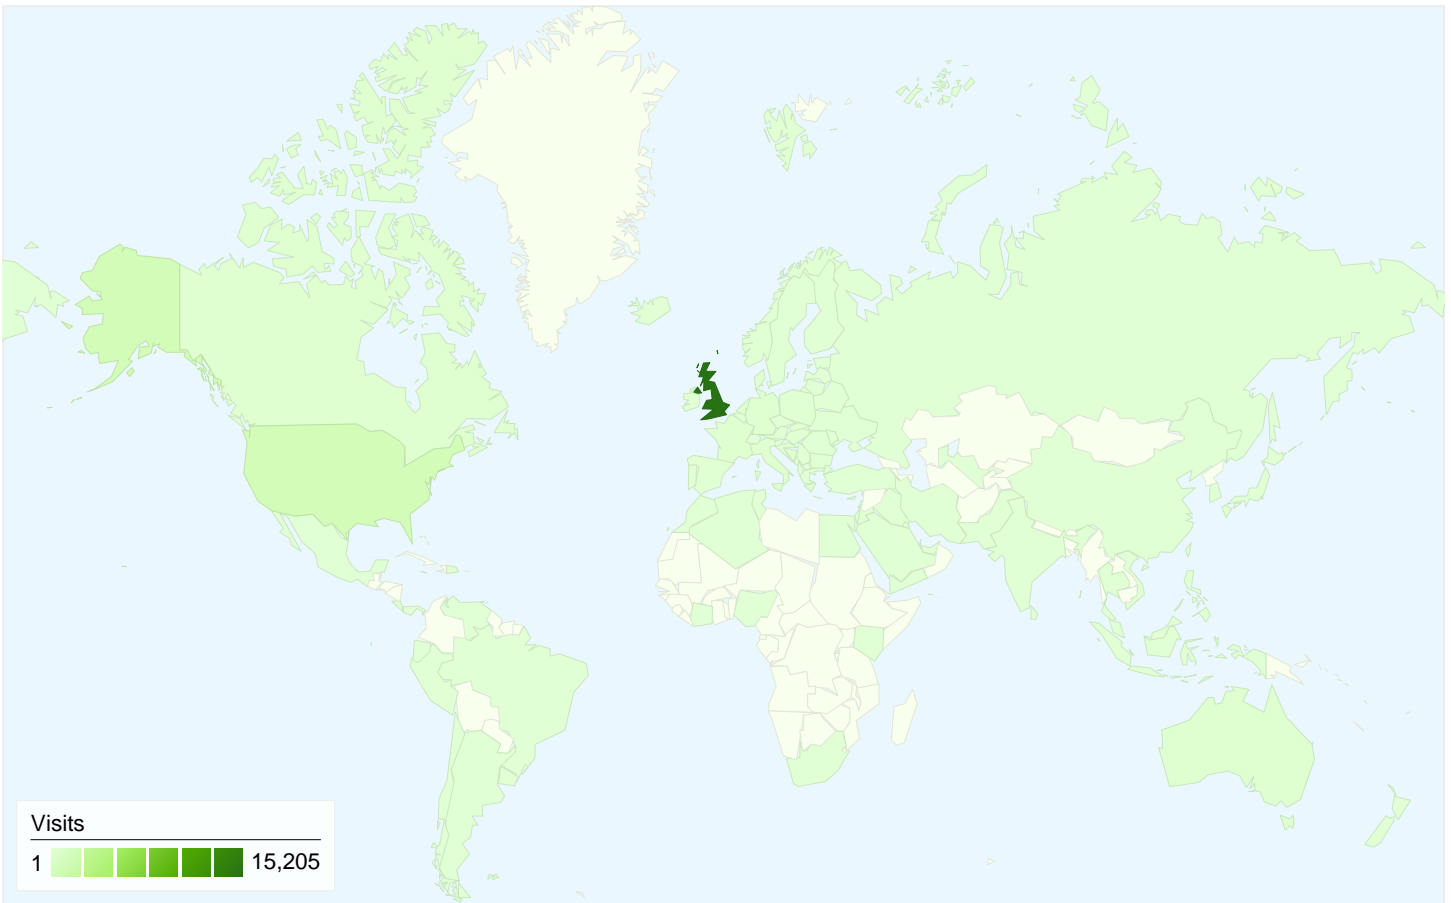

All traffic sources sent a total of 18,841 visits

-  21.85% Direct Traffic
-  30.55% Referring Sites
-  47.60% Search Engines

- Search Engines
8,969.00 (47.60%)
- Referring Sites
5,756.00 (30.55%)
- Direct Traffic
4,116.00 (21.85%)

Comparing to: Site

00:12:41 Avg. Time on Site

Wednesday, March 24, 2010	00:31:20
Thursday, March 25, 2010	00:11:47
Friday, March 26, 2010	00:14:37
Saturday, March 27, 2010	00:09:44
Sunday, March 28, 2010	00:07:21
Monday, March 29, 2010	00:14:13
Tuesday, March 30, 2010	00:15:14
Wednesday, March 31, 2010	00:14:20
Thursday, April 1, 2010	00:17:22
Friday, April 2, 2010	00:11:42
Saturday, April 3, 2010	00:09:18
Sunday, April 4, 2010	00:08:30
Monday, April 5, 2010	00:08:16
Tuesday, April 6, 2010	00:14:09
Wednesday, April 7, 2010	00:13:36
Thursday, April 8, 2010	00:14:10
Friday, April 9, 2010	00:12:47
Saturday, April 10, 2010	00:09:28
Sunday, April 11, 2010	00:08:13
Monday, April 12, 2010	00:13:43
Tuesday, April 13, 2010	00:14:32
Wednesday, April 14, 2010	00:13:22
Thursday, April 15, 2010	00:13:25
Friday, April 16, 2010	00:12:06
Saturday, April 17, 2010	00:08:49
Sunday, April 18, 2010	00:06:51

18,841 visits came from 100 countries/territories

Site Usage						
Visits	Pages/Visit	Avg. Time on Site	% New Visits	Bounce Rate		
18,841 % of Site Total: 100.00%	16.00 Site Avg: 16.00 (0.00%)	00:12:41 Site Avg: 00:12:41 (0.00%)	43.97% Site Avg: 43.88% (0.19%)	30.67% Site Avg: 30.67% (0.00%)		
Country/Territory	Visits	Pages/Visit	Avg. Time on Site	% New Visits	Bounce Rate	
United Kingdom	15,205	18.16	00:14:46	36.63%	26.10%	
United States	1,257	5.88	00:02:56	77.65%	54.18%	
Germany	217	9.40	00:04:37	62.67%	52.53%	
Australia	190	9.82	00:06:59	68.42%	38.95%	
France	170	9.48	00:06:10	77.06%	40.00%	
Netherlands	160	10.67	00:07:05	56.88%	38.75%	
Italy	159	6.82	00:04:29	68.55%	45.91%	
Canada	155	6.57	00:02:50	83.23%	56.77%	
Poland	105	7.69	00:05:09	62.86%	35.24%	